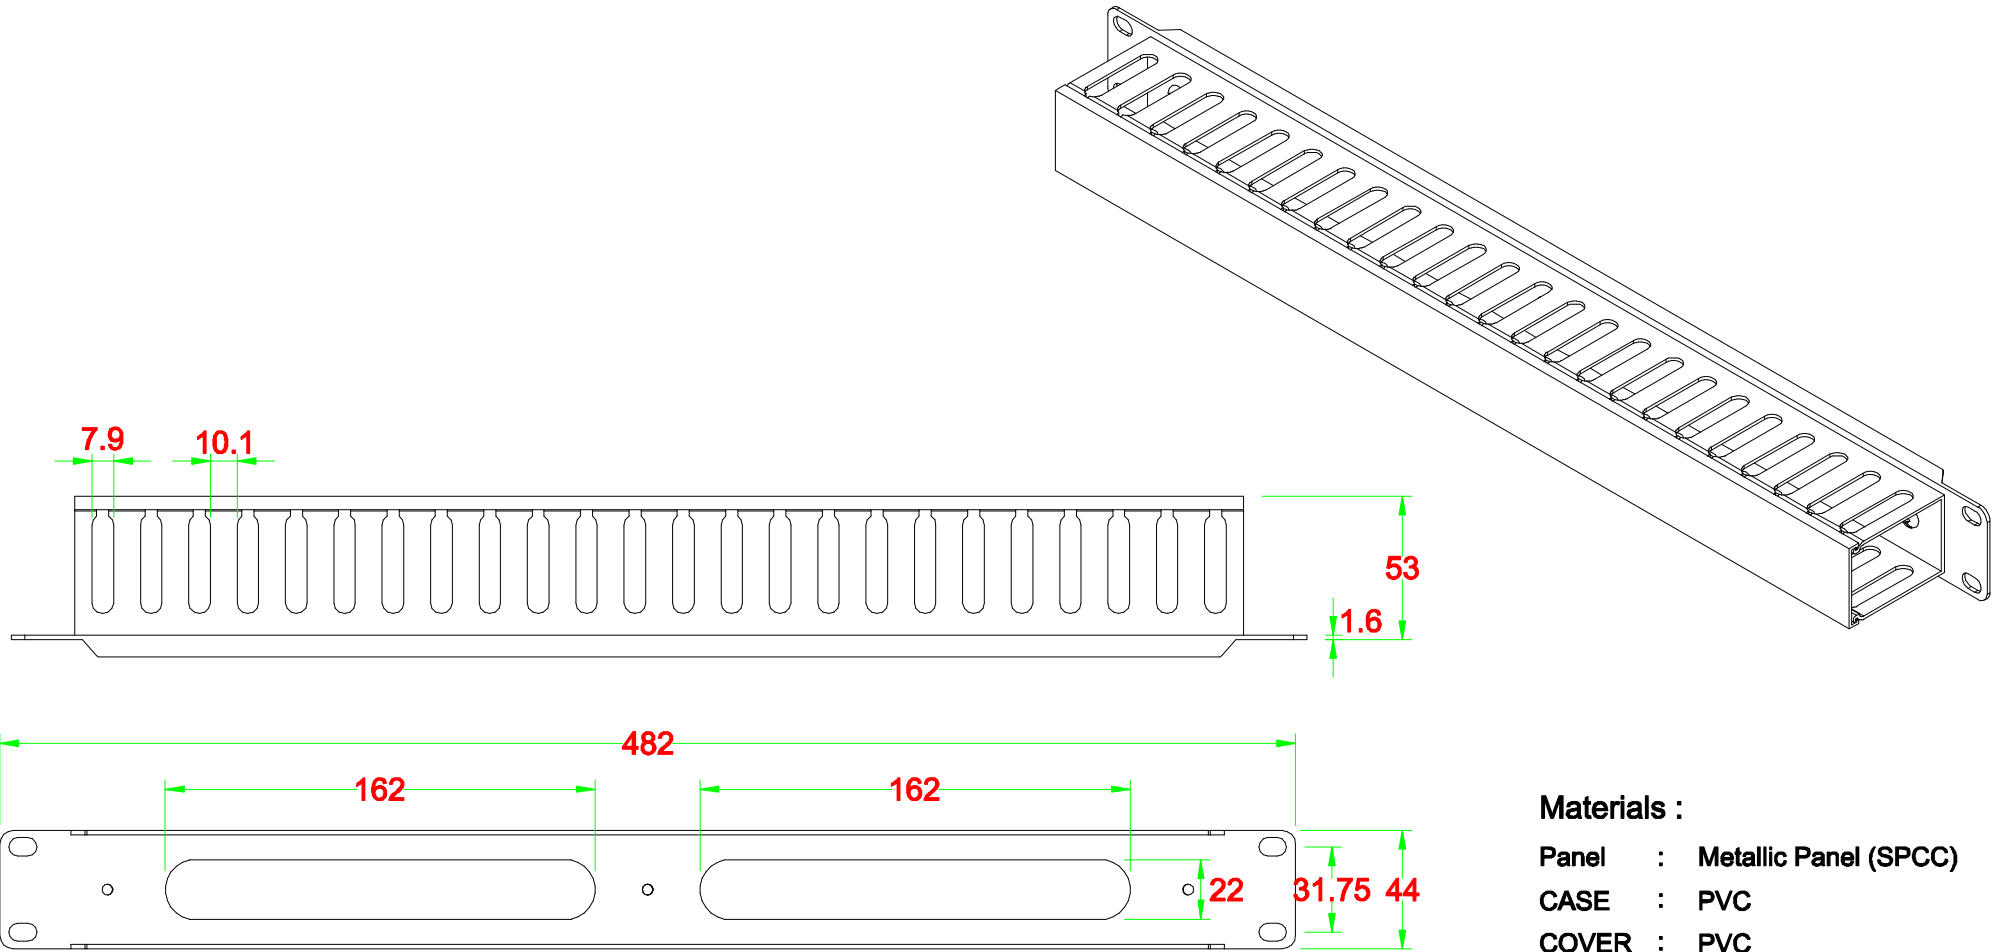

# 19"-1U Cable Manager

## Materials :

Panel : Metallic Panel (SPCC)

CASE : PVC

COVER : PVC

DRAW NO:		ITEM NO:	EC8107
	APPR	CUSTOMER:	
UNIT:	m/m	DATE:	
SCALE:	DESIGN	TOLERANCE:	· ± 1 · X ± 0.2 · XX ± 0.15

**LINKMADE**