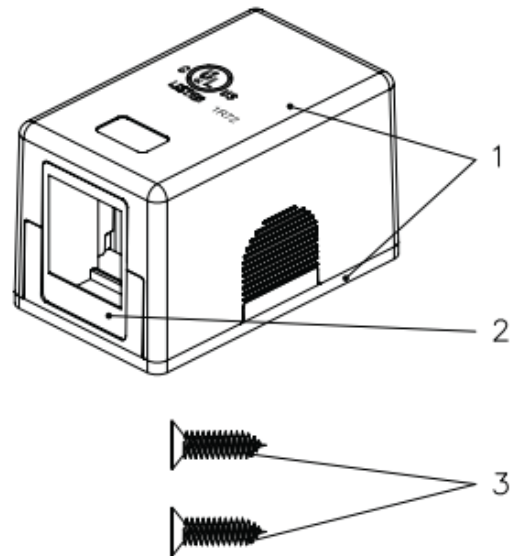

RST-M1L

ROSETA MODULAR SIMPLE
VACIA 1 KEYSTONE UNIVERSAL

Material: ABS, UL 94V-0

Thickness: ABS, UL 94V-0

Screw: M4.0X14.0X7.0mm

Made for professional certified networks

RST-M2L

ROSETA MODULAR DOBLE
VACIA 2 KEYSTONE UNIVERSAL